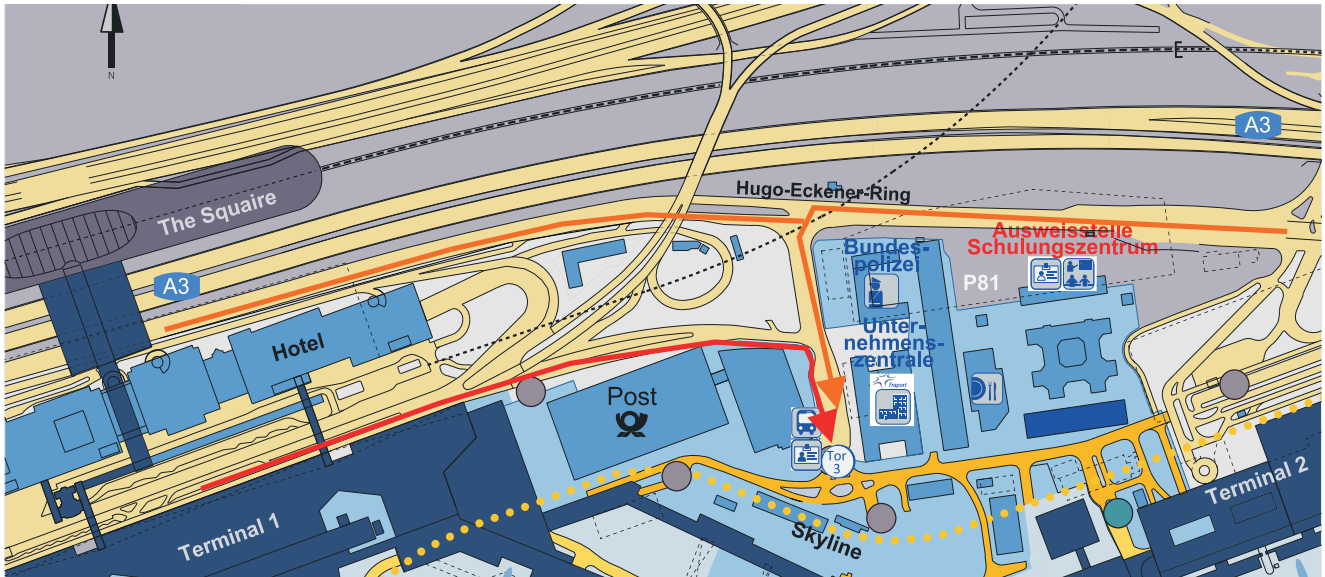

YOUR WAY TO THE HEADQUARTERS OF FRAPORT AG

(Building 178)

By car

If you arrive from the „Frankfurter Kreuz“ motorway junction, follow the signs to – „Flughafen Terminal 2“ (Airport Terminal 2) and – „Flughafen Tor 3“ (Airport Gate 3). Turn right into Hugo-Eckener-Ring. At the next traffic lights, turn left and follow the signs to „Tor 3“ (Gate 3). If you arrive from the West, follow the signs to „Flughafen Tor 3“ (Airport Gate 3). At the junction turn right. Keep to the left lane and turn into the entrance to the underground parking garage.

Coordinates for navigation devices:

50°03'07.2"N 8°34'48.0"E
50.052000, 8.580000

By train

If you arrive at the regional train station in Terminal 1, leave the terminal building on the Arrivals level. Then turn right and follow the terminal access road eastward until you reach the end of the terminal building. Take the crosswalk (at the entry to the DHL Airmail Center) and keep on walking straight ahead, passing the southern side of Parking Lot P36. Follow the signs to „Tor 3“ (Gate 3). At the end of the sidewalk, cross the road that joins from the right (Departures access road). At the next crossroad turn right towards „Tor 3“. Cross the pedestrian crossing and you will be just a few steps away from the main entrance to Fraport AG's headquarters building.