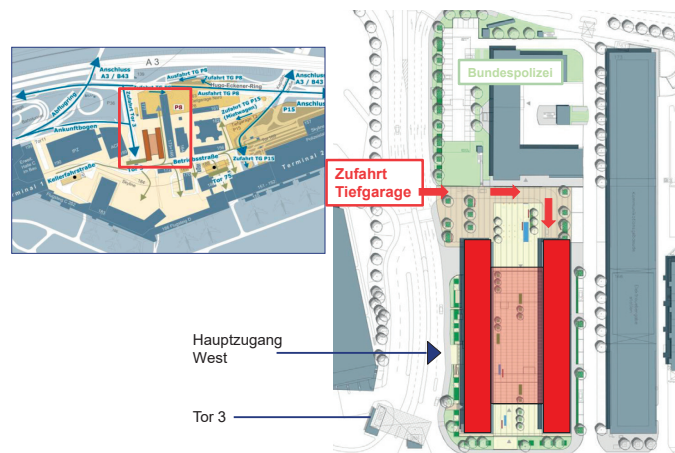

YOUR WAY TO THE HEADQUARTERS OF FRAPORT AG

(Building 178)

By car

If you arrive from the „Frankfurter Kreuz“ motorway junction, follow the signs to – „Flughafen Terminal 2“ (Airport Terminal 2) and – „Flughafen Tor 3“ (Airport Gate 3). Turn right into Hugo-Eckener-Ring. At the next traffic lights, turn left and follow the signs to „Tor 3“ (Gate 3). If you arrive from the West, follow the signs to „Flughafen Tor 3“ (Airport Gate 3). At the junction turn right. Keep to the left lane and turn into the entrance to the underground parking garage.

Coordinates for navigation devices:

50°03'07.2"N 8°34'48.0"E
50.052000, 8.580000

By train

If you arrive at the regional train station in Terminal 1, leave the terminal building on the Arrivals level. Then turn right and follow the terminal access road eastward until you reach the end of the terminal building. Take the crosswalk (at the entry to the DHL Airmail Center) and keep on walking straight ahead, passing the southern side of Parking Lot P36. Follow the signs to „Tor 3“ (Gate 3). At the end of the sidewalk, cross the road that joins from the right (Departures access road). At the next crossroad turn right towards „Tor 3“. Cross the pedestrian crossing and you will be just a few steps away from the main entrance to Fraport AG's headquarters building.