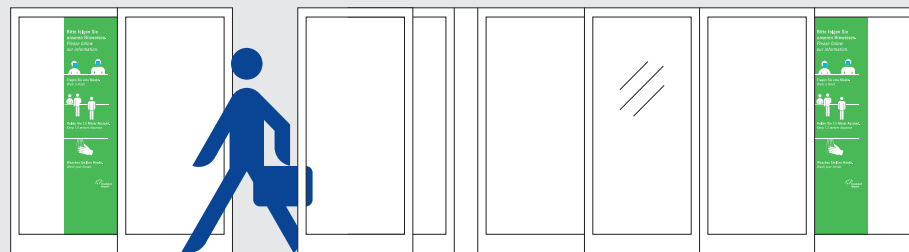

Infection Protection Measures at Frankfurt Airport

All persons six or older must wear a face covering while inside the terminal buildings.

700 social distancing reminders on dynamic displays

10,000 floor markings in queuing areas and around baggage carousels

Every 5 minutes
Announcements on distancing rules in multiple languages

1,200 plexiglass barriers at all check-in counters and security checkpoints

15,000 distancing bands on seating

500 social distancing reminders in and at elevators

500 wall and floor stickers at all landside and airside terminal access points

80 hand sanitizer dispensers at key points in the terminal buildings

All figures are rounded.