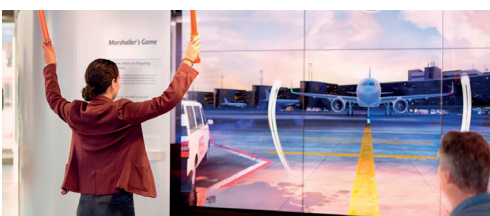

Marshaller's Game

- Highly realistic 3D depiction of an Airbus A320neo
- Movements recognized by means of artificial intelligence
- Interaction within defined framework
- Digital display comprising nine screens
- Programmed on the basis of original data from Fraport