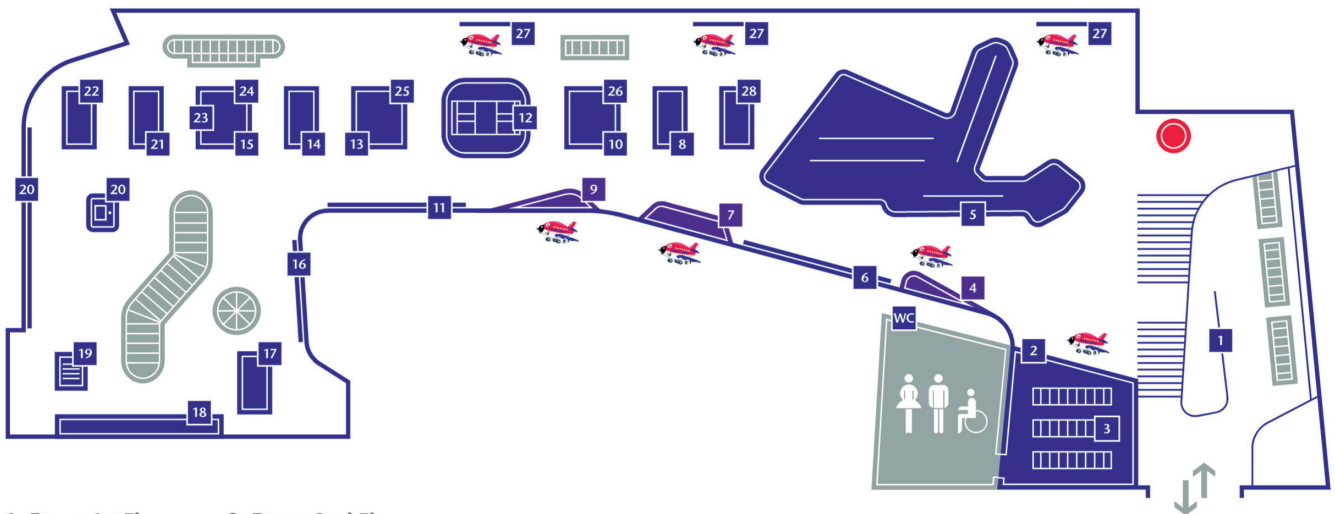

Willkommen im Fraport-Besucherzentrum

Welcome to the Fraport Visitor Center

1. Etage 1st Floor

1. **1** Empfangsbereich
   Reception

2. Etage 2nd Floor

1. **Ihr Standort**
   You are here
2. **Inhalte für Kinder**
   Content for Children
3. **Sitzgelegenheiten**
   Seating
4. **2** Movie Lounge
   Movie Lounge
5. **3** VR-Brillen
   Virtual reality headsets
6. **4** Kinderbereich Vorfeldkontrolle
   Apron Control for Children
7. **5** Airport City Modell
   Airport City Model
8. **6** Mitgezählt-Wand
   Count-Up Wall
9. **7** Kinderbereich An- und Abflug
   Takeoff and Landing for Children
10. **8** Frankfurt – Stadt der Luftfahrt
    Frankfurt: the Aviation City
11. **9** Kinderbereich Gaming
    Gaming for Children
12. **10** 3D-Holographie Zeppelin-Ära
    3D Hologram: The Zeppelin Era
13. **11** Zeitstrahl
    Timeline
14. **12** Motion Ride
    Motion Ride
15. **13** Natur und mehr
    Nature and More
16. **14** FRA – Tor zur Welt
    FRA: Gateway to the World
17. **15** 3D-Holographie Luftbrücke
    3D Hologram: The Berlin Airlift
18. **16** Marshall's Game
    Marshall's Game
19. **17** FRA Aktuell
    FRA Latest
20. **18** Berufe-Wand
    Job Wall
21. **19** Fraport – Internationale Konzernflughäfen
    Fraport Group Airports Worldwide
22. **20** The Globe
    The Globe
23. **21** FRA – Drehkreuz des Luftverkehrs
    FRA: a Major Aviation Hub
24. **22** Foto-Wand
    Photo Wall
25. **23** Terminal 3
    Terminal 3
26. **24** Fliegeralphabet
    Spelling Alphabet Used in Aviation
27. **25** Audiosäule Services
    Audio Column: Services
28. **26** Audiosäule Vielfalt
    Audio Column: Diversity
29. **27** Smart Windows
    Smart Windows
30. **28** Audiosäule Von Mensch zu Mensch
    Audio Column: Helping Others